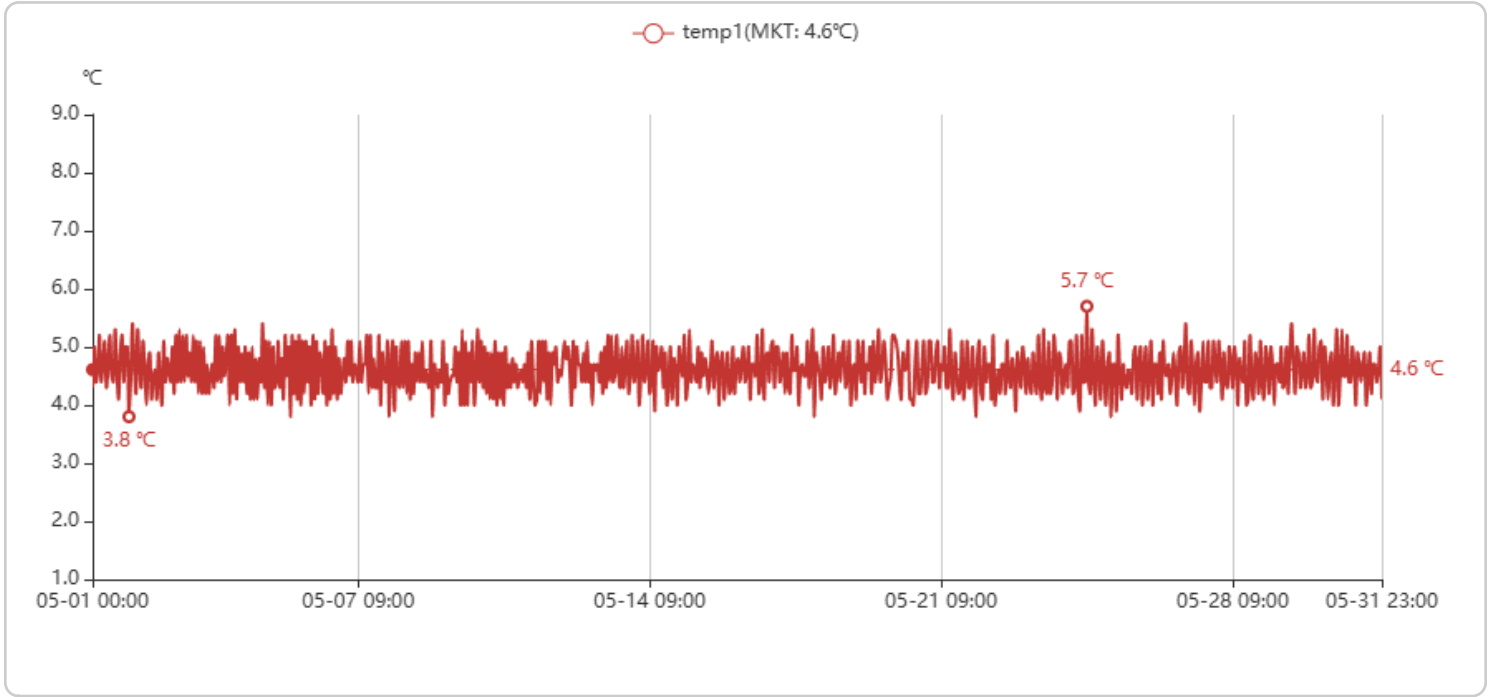

Data Report

기간: 2026-05-01 00:00 ~ 2026-05-31 24:00

작성일시: 2026-06-05 10:43

간격: 60분

작성자: 시스템관리자

저장고: CTC 냉장고

| 저장일시 | 저장고 센서 유형 | 측정값 | 하한값 | 상한값 | 전원 |
|---------------------|-----------|--------|-----|-----|-------|
| 2026-05-31 23:00:00 | temp1 | 4.1 °C | 2.0 | 8.0 | Power |
| 2026-05-31 22:00:00 | temp1 | 5.0 °C | 2.0 | 8.0 | Power |
| 2026-05-31 21:00:00 | temp1 | 4.6 °C | 2.0 | 8.0 | Power |
| 2026-05-31 20:00:00 | temp1 | 4.4 °C | 2.0 | 8.0 | Power |
| 2026-05-31 19:00:00 | temp1 | 4.7 °C | 2.0 | 8.0 | Power |
| 2026-05-31 18:00:00 | temp1 | 4.7 °C | 2.0 | 8.0 | Power |
| 2026-05-31 17:00:00 | temp1 | 4.2 °C | 2.0 | 8.0 | Power |
| 2026-05-31 16:00:00 | temp1 | 4.9 °C | 2.0 | 8.0 | Power |
| 2026-05-31 15:00:00 | temp1 | 4.5 °C | 2.0 | 8.0 | Power |
| 2026-05-31 14:00:00 | temp1 | 4.0 °C | 2.0 | 8.0 | Power |
| 2026-05-31 13:00:00 | temp1 | 4.9 °C | 2.0 | 8.0 | Power |
| 2026-05-31 12:00:00 | temp1 | 4.7 °C | 2.0 | 8.0 | Power |
| 2026-05-31 11:00:00 | temp1 | 4.4 °C | 2.0 | 8.0 | Power |