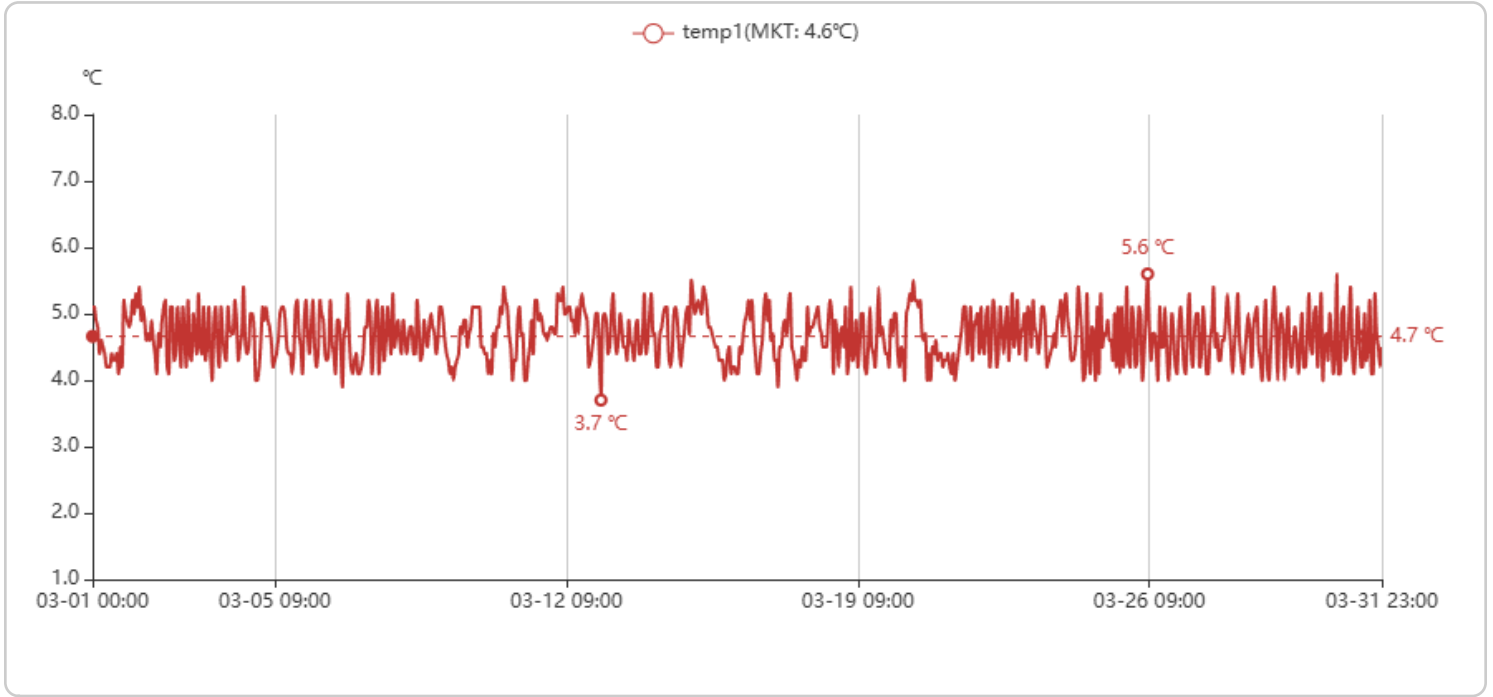

# Data Report

기간: 2026-03-01 00:00 ~ 2026-03-31 24:00

작성일시: 2026-04-03 12:26

간격: 60분

작성자: 시스템관리자

저장고: CTC 냉장고

저장일시	저장고 센서 유형	측정값	하한값	상한값	전원
2026-03-31 23:00:00	temp1	4.5 °C	2.0	8.0	Power
2026-03-31 22:00:00	temp1	4.2 °C	2.0	8.0	Power
2026-03-31 21:00:00	temp1	4.5 °C	2.0	8.0	Power
2026-03-31 20:00:00	temp1	4.7 °C	2.0	8.0	Power
2026-03-31 19:00:00	temp1	5.3 °C	2.0	8.0	Power
2026-03-31 18:00:00	temp1	4.1 °C	2.0	8.0	Power
2026-03-31 17:00:00	temp1	4.1 °C	2.0	8.0	Power
2026-03-31 16:00:00	temp1	5.2 °C	2.0	8.0	Power
2026-03-31 15:00:00	temp1	4.5 °C	2.0	8.0	Power
2026-03-31 14:00:00	temp1	4.3 °C	2.0	8.0	Power
2026-03-31 13:00:00	temp1	5.0 °C	2.0	8.0	Power
2026-03-31 12:00:00	temp1	4.2 °C	2.0	8.0	Power
2026-03-31 11:00:00	temp1	4.2 °C	2.0	8.0	Power